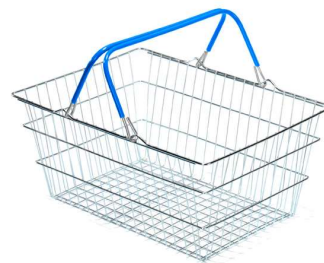

- Bespoke colours, brass coating and powder coating available