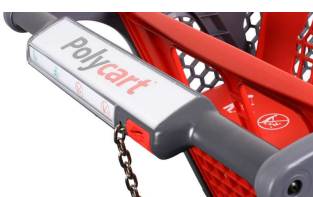

Eco – grip handle