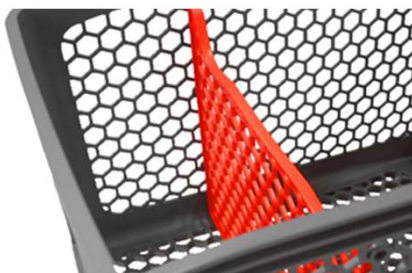

Options

- Colour Options
- Coin Lock
- Bag Hook
- Child Seat
- Eco – grip Handle
- Relax Handle
- Scanner Holder
- Advertising Panel
- Lower Tray
- 125mm Wheels
- Travellator Wheels
- Basket Divider

Basket Divider